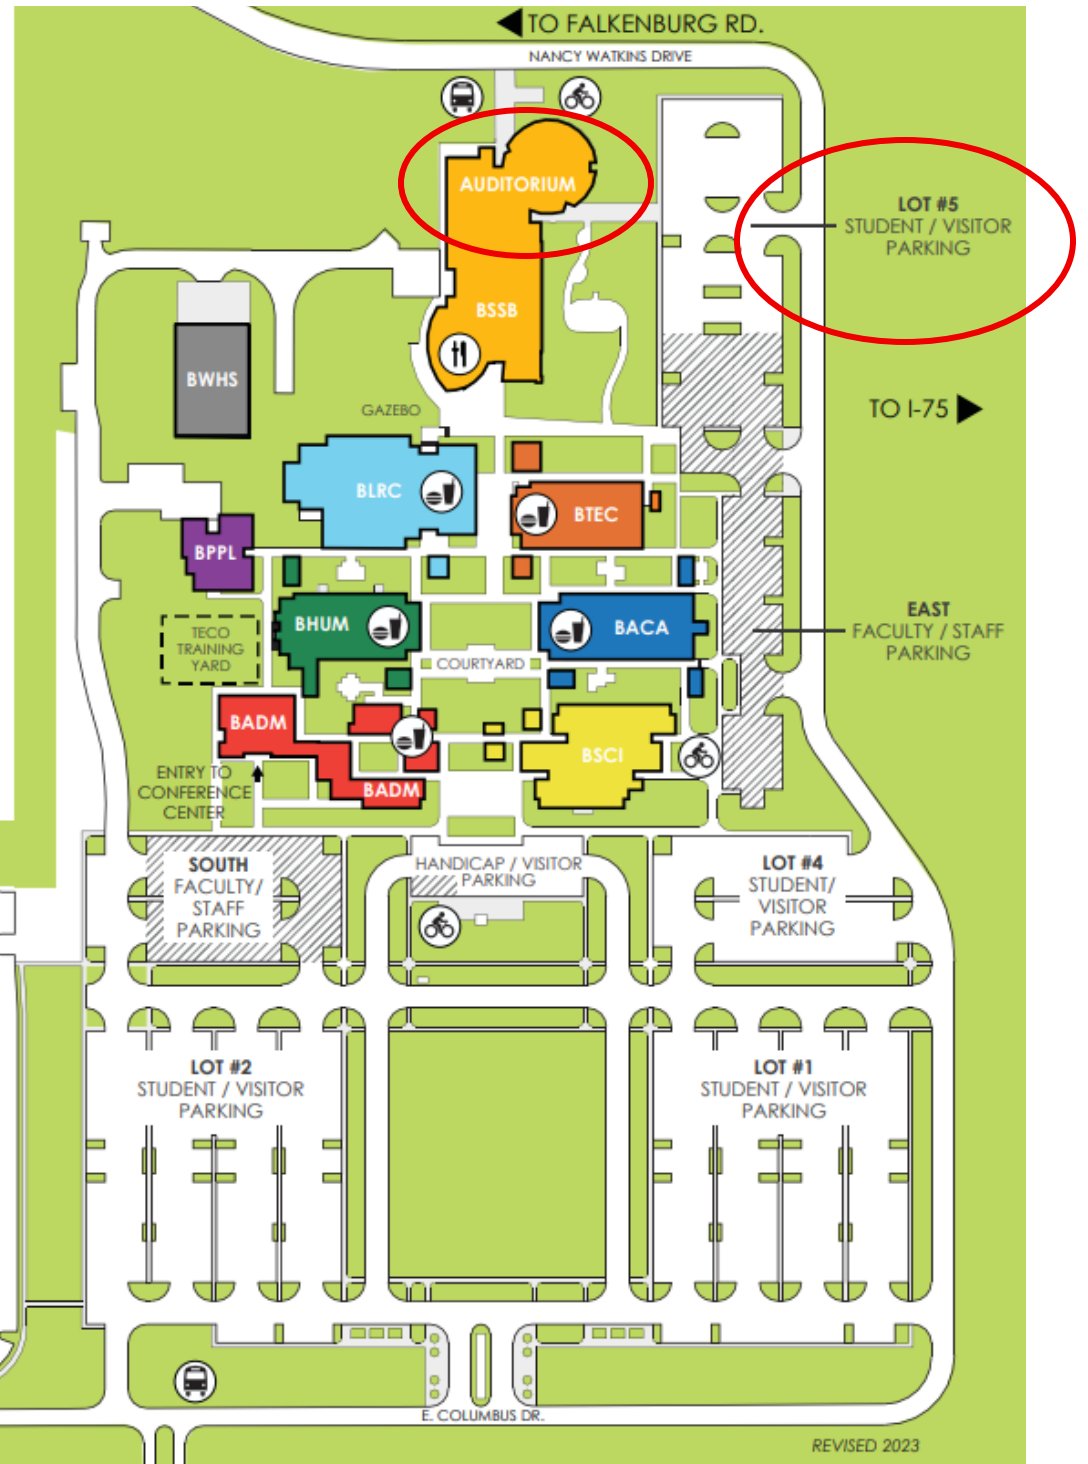

HCC

Brandon Campus

Hillsborough Community College
10451 Nancy Watkins Dr, Tampa, FL 33619

Off-campus site:

The Regent (Ground Floor)
6437 Watson Rd, Riverview, FL 33578
(8.8 mi south of Brandon Campus)

- BIKE RACK
- BUS STOP
- DINING
- VENDING

Building Key

- | | |
|---|--|
| BACA Academic Building | BSCI Sciences Building |
| BADM Administration Building | BSSB Student Services Building <ul style="list-style-type: none"> • ATM • Bookstore • Public Safety Office |
| BHUM Humanities Building <ul style="list-style-type: none"> • Gym | BTEC Technology Building |
| BLRC Learning Resources Center <ul style="list-style-type: none"> • Library | BWHS District Warehouse |
| BPPL Physical Plant | |

← TO FALKENBURG RD.

E. COLUMBUS DR.

E. COLUMBUS DR.